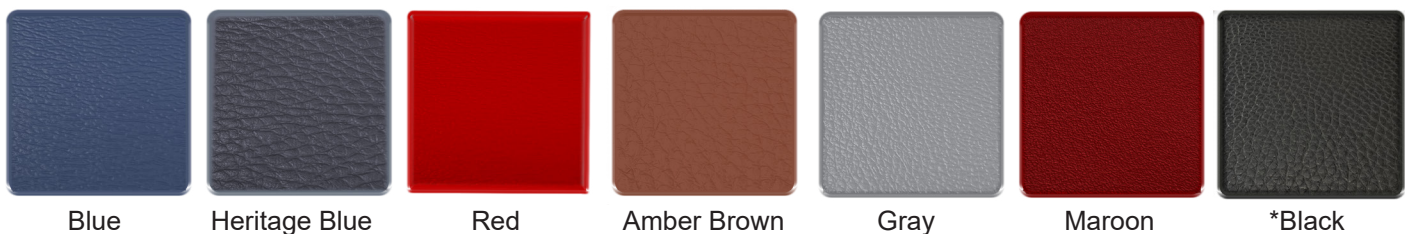

COLOR OPTIONS

- Standard Frame Color is Matte Black.
- Standard Upholstery Color is Black.
- Custom colors are an additional fee.

Defiant Strength Inc. uses premium high quality powder coat paint and the upholstery is stain\chemical-resistant 32-ounce vinyl that's rated for marine use.

CUSTOM FRAME COLORS

*Standard frame color is Matte Black

CUSTOM UPHOLSTERY COLORS

*Standard upholstery color is Black

Used for reference purposes only-Digital colors vary. Computer monitors are not all calibrated equally, and color reproduction on the Internet is not precise. Since it is not possible to guarantee our online colors will look the same on all computers, we do not guarantee that what you see accurately portrays the color of the actual product.