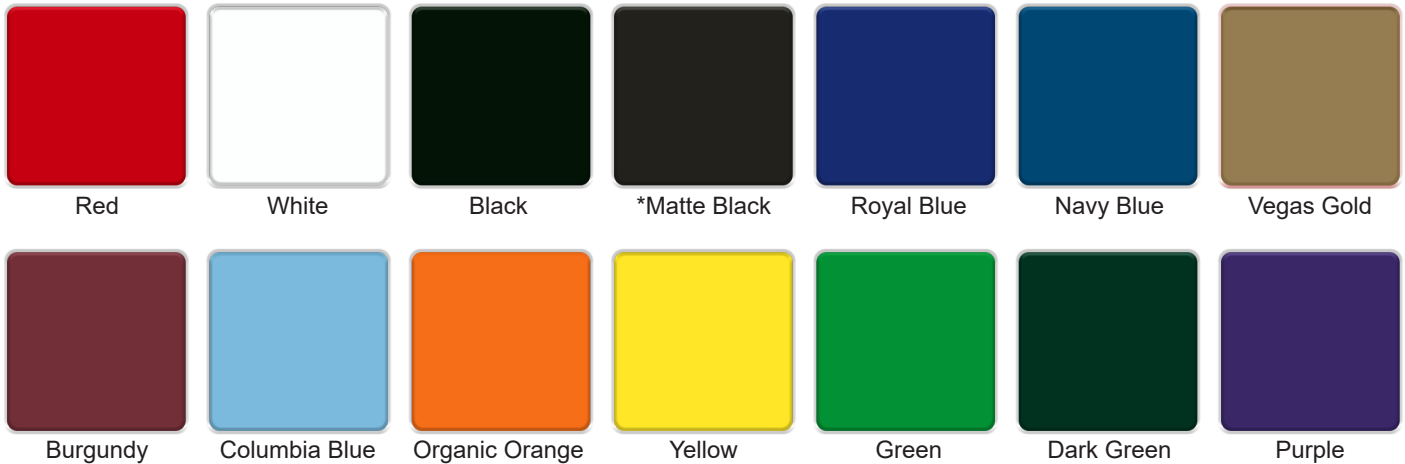

COLOR OPTIONS

- Standard Frame Color is Matte Black.
- Standard Upholstery Color is Black.
- Custom colors are an additional fee.

Defiant Strength Inc. uses premium high quality powder coat paint and the upholstery is stain\chemical-resistant 32-ounce vinyl that's rated for marine use.

CUSTOM FRAME COLORS

*Standard frame color is Matte Black

CUSTOM UPHOLSTERY COLORS

*Standard upholstery color is Black

Used for reference purposes only-Digital colors vary. Computer monitors are not all calibrated equally, and color reproduction on the Internet is not precise. Since it is not possible to guarantee our online colors will look the same on all computers, we do not guarantee that what you see accurately portrays the color of the actual product.